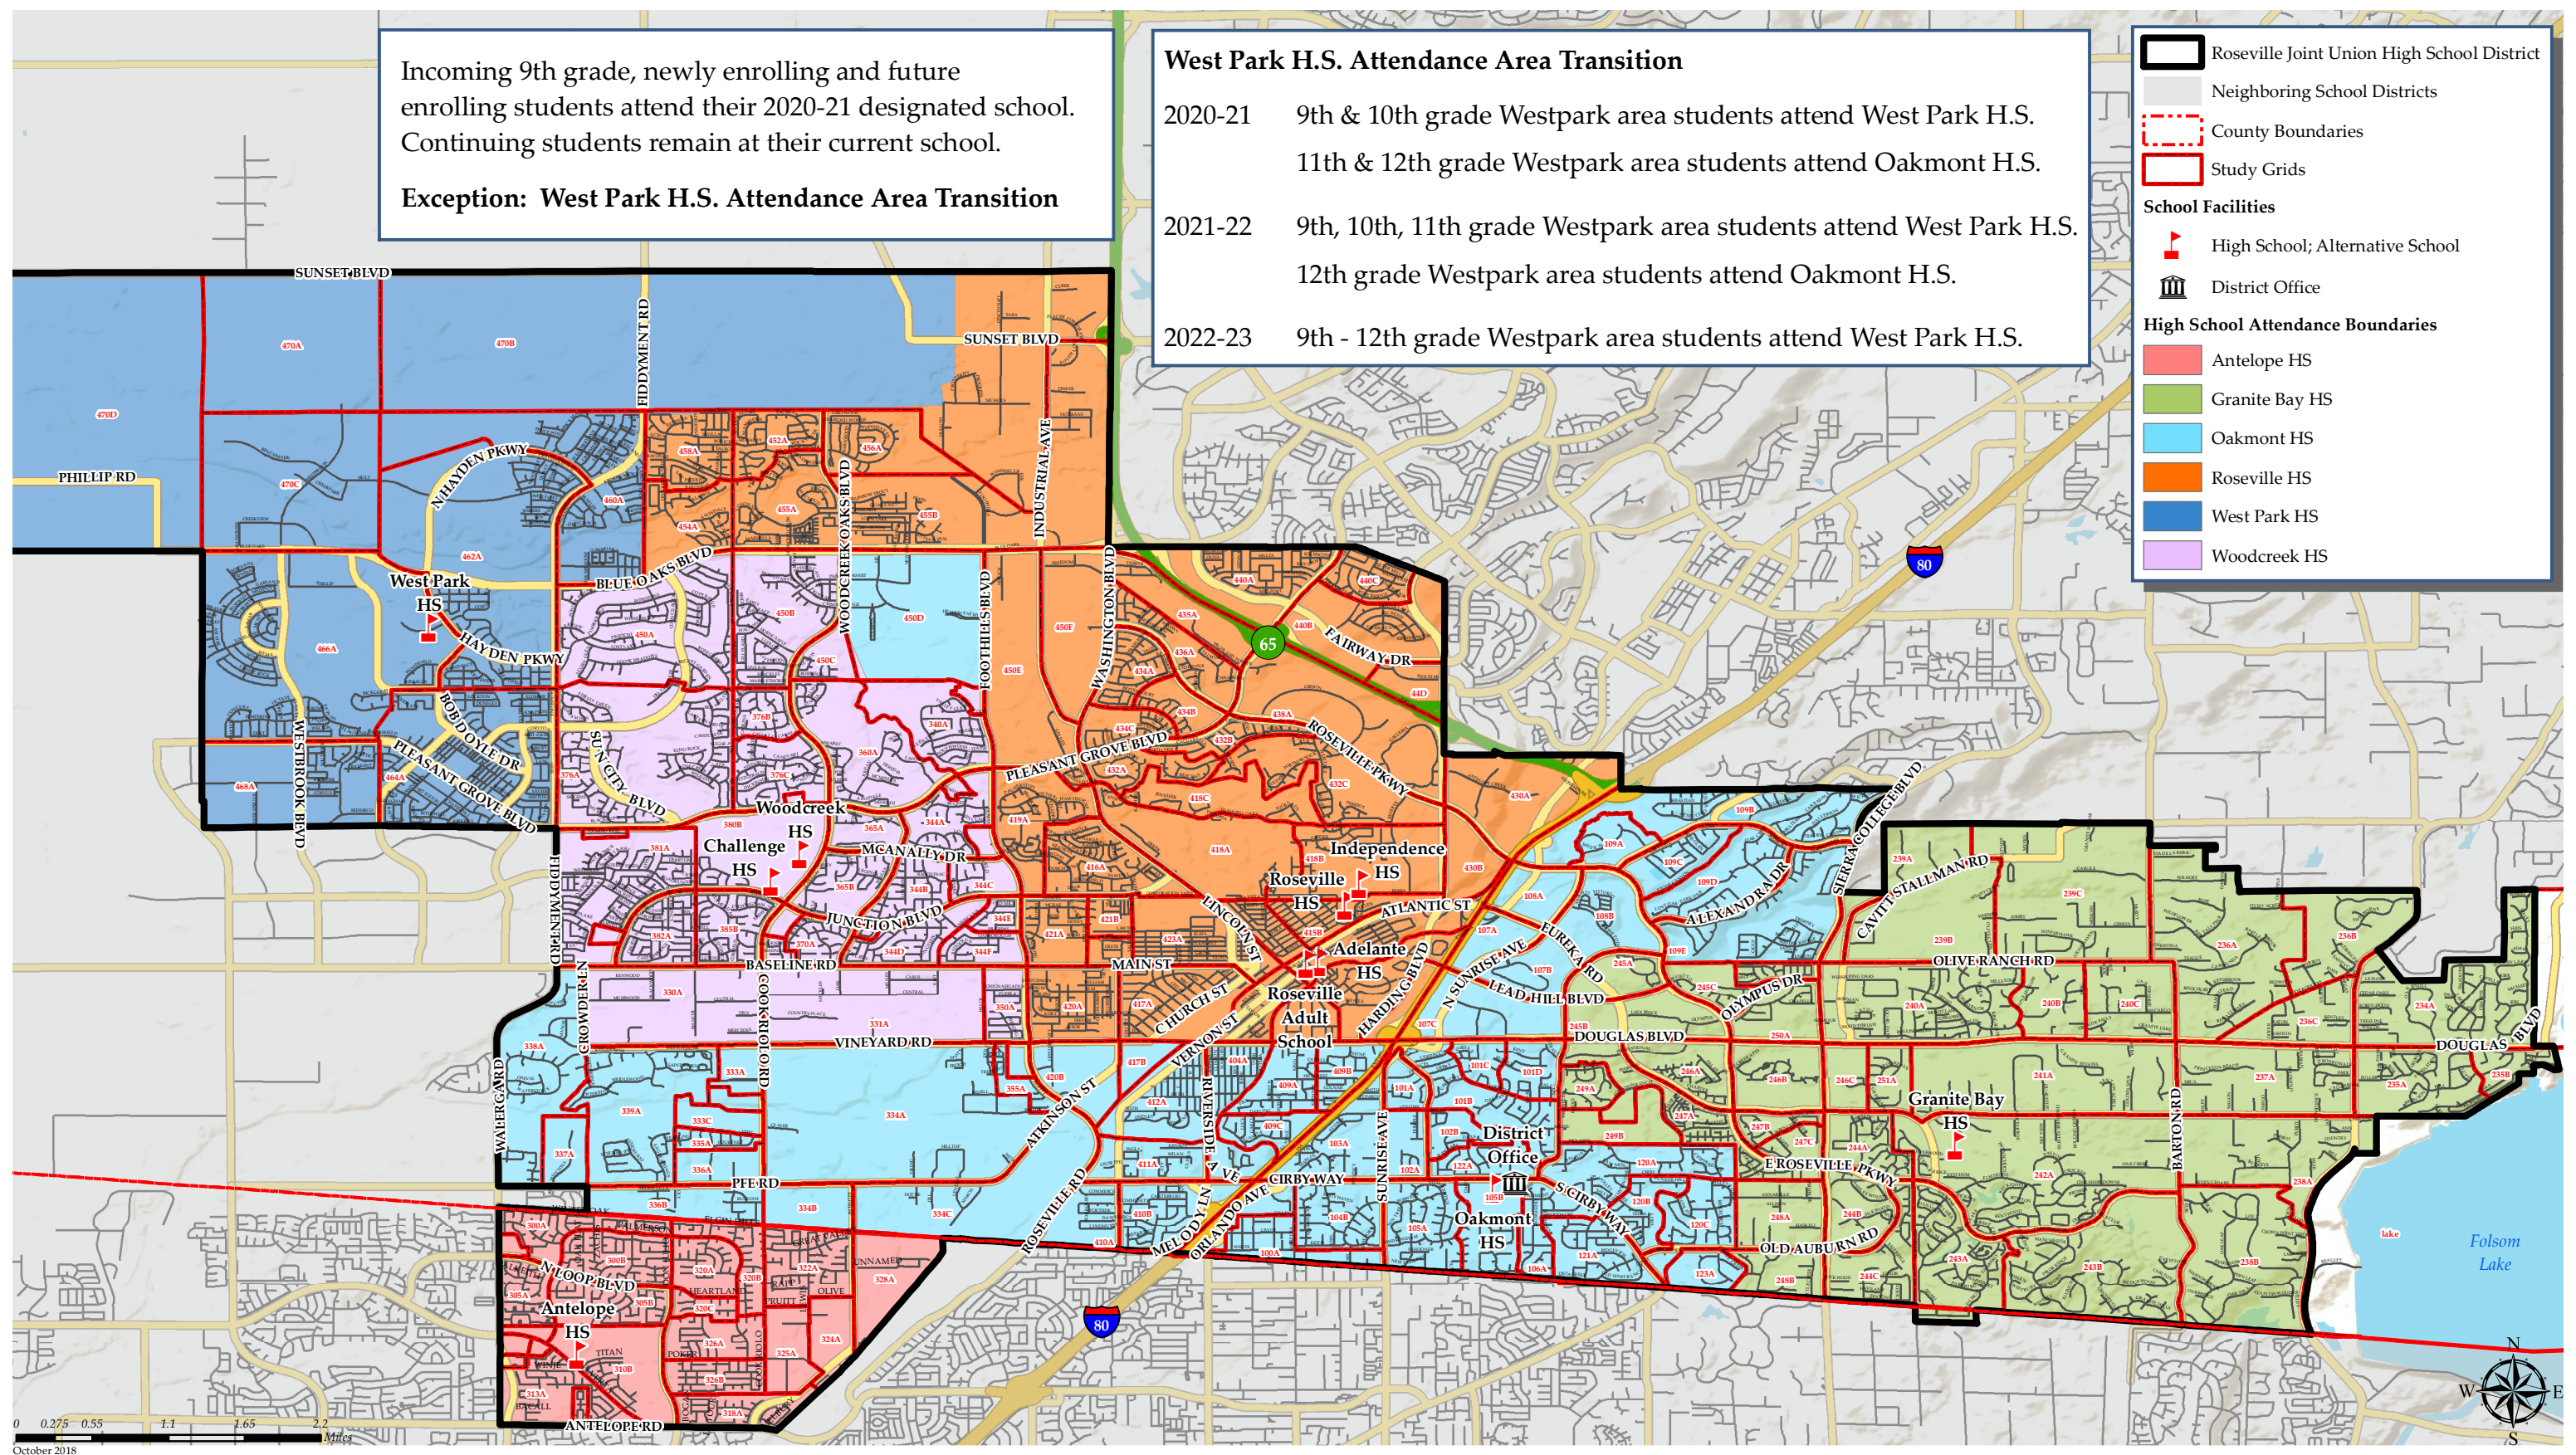

ROSEVILLE JOINT UNION HIGH SCHOOL DISTRICT

ATTENDANCE AREAS (EFFECTIVE AS OF 2020-21 SCHOOL YEAR)

Incoming 9th grade, newly enrolling and future enrolling students attend their 2020-21 designated school. Continuing students remain at their current school.

Exception: West Park H.S. Attendance Area Transition

West Park H.S. Attendance Area Transition

2020-21 9th & 10th grade Westpark area students attend West Park H.S.
11th & 12th grade Westpark area students attend Oakmont H.S.

2021-22 9th, 10th, 11th grade Westpark area students attend West Park H.S.
12th grade Westpark area students attend Oakmont H.S.

2022-23 9th - 12th grade Westpark area students attend West Park H.S.

Legend

- Roseville Joint Union High School District
- Neighboring School Districts
- County Boundaries
- Study Grids

School Facilities

- High School; Alternative School
- District Office

High School Attendance Boundaries

- Antelope HS
- Granite Bay HS
- Oakmont HS
- Roseville HS
- West Park HS
- Woodcreek HS

0 0.275 0.55 1.1 1.65 2.2 Miles
October 2018